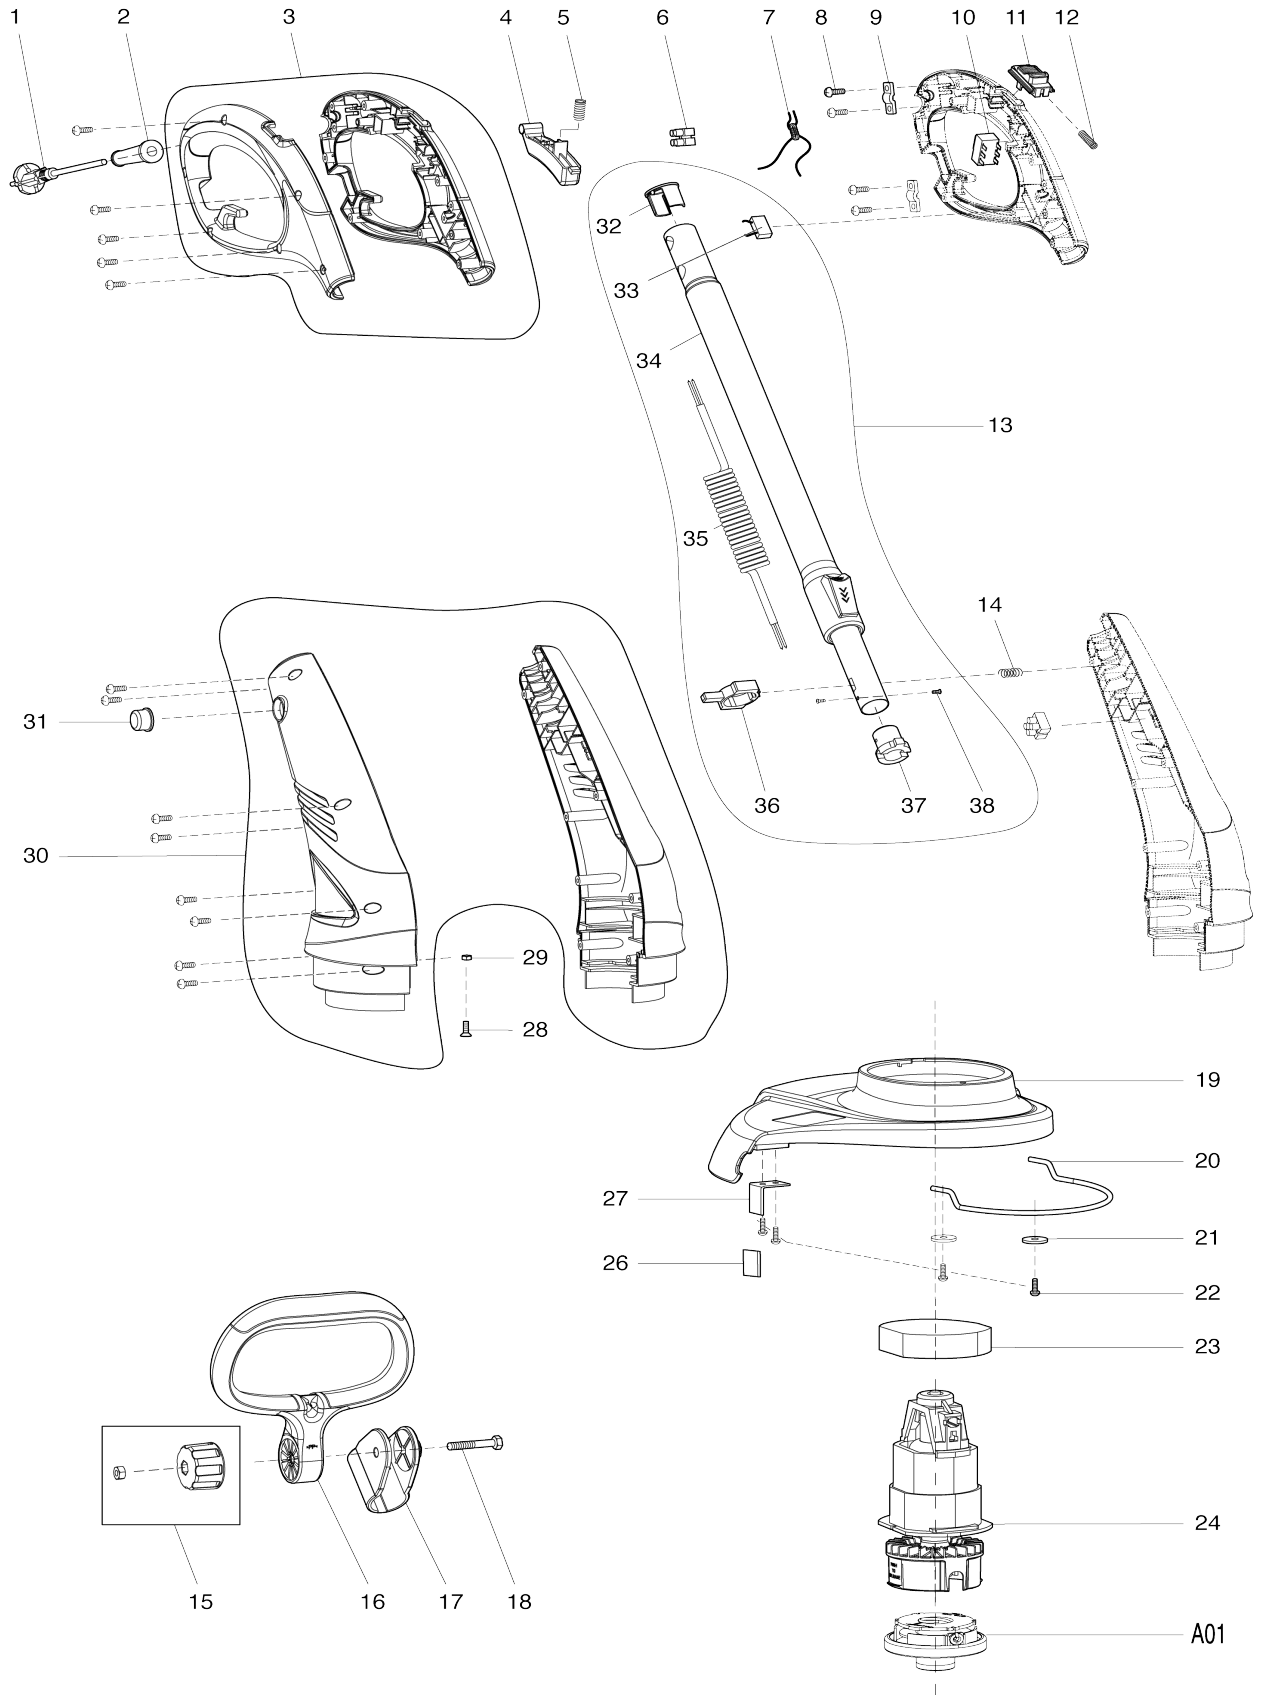

# Model No.UR3000 300MM STRING TRIMMER

Model No.UR3000 300MM STRING TRIMMER

Item No.	Parts No.	Description	Interchangability	Q'ty	New/Old	Note1	Note2
001	DA00000040	POWER SUPPLY CORD		1			
002	DA00000041	CORD GUARD		1			
003	DA00000042	HANDLE SET		1			
004	DA00000008	SWITCH TRIGGER		1			
005	DA00000009	SPRING		1			
006	DA00000010	TERMINAL BLOCK		2			
007	DA00000043	INTERNAL WIRE		1			
008	DA00000012	SCREW ST4X16		18			
009	DA00000013	CORD CLAMP		2			
010	DA00000044	SWITCH		1			
011	DA00000015	LOCK OFF LEVER		1			
012	DA00000016	SPRING		1			
013	DA00000017	PIPE SHAFT ASS'Y		1	*		
013		INC. 32-38			*		
013-1	DA00001307	PIPE SHAFT ASS'Y	O	1			
013-1		INC. 32, 34-38					
014	DA00000018	SPRING		1			
015	DA00000019	KNOB ASS'Y		1			
016	DA00000045	LOOP HANDLE		1			
017	DA00000046	LOOP HANDLE BASE		1			
018	DA00000022	HEX BOLT M6X45		1			
019	DA00000047	SAFETY COVER		1	*		
019-1	DA00000782	SAFETY COVER 300	S	1			
020	DA00000024	GUARD		1	*		
020-1	DA00000783	GUARD	S	1			
021	DA00000025	WASHER 5		2	*		
021-1	DA00000784	WASHER	S	2			
022	DA00000026	SCREW ST4X12		4	*		
022-1	DA00000026	SCREW ST4X12	O	6			
023	DA00000027	MOTOR FORM RING		1			
024	DA00000048	MOTOR		1			
026	DA00000030	BLADE COVER		1			
027	DA00000031	BLADE		1			
028	DA00000032	SCREW M4X12		1			
029	DA00000033	HEX NUT M4		1			
030	DA00000049	MOTOR HOUSING SET		1			
031	DA00000035	LOCK BUTTON		1			
032	DA00000053	PIPE END		1			
033	DA00000054	CAPACITANCE		1	*		
034	DA00000055	TELESCOPIC TUBE		1			
035	DA00000056	SPRING CABLE		1	*		
035-1	DA00001308	SPRING CABLE-CAPACITOR ASS'Y	<	1			
036	DA00000057	ROTATING BRACKET		1			
037	DA00000058	PIPE END		1			
038	DA00000059	SCREW ST3X6		2			
A01	DA00000001	SPOOL ASS'Y		1			
A02	DA00000036	SAFETY GOGGLE		1			

A03	DA00000037	SHOULDER BELT		1			
A05	DA00000003	NYLON CORD		1			

Please state Parts No. when your order.

Print Date 02/10/2025