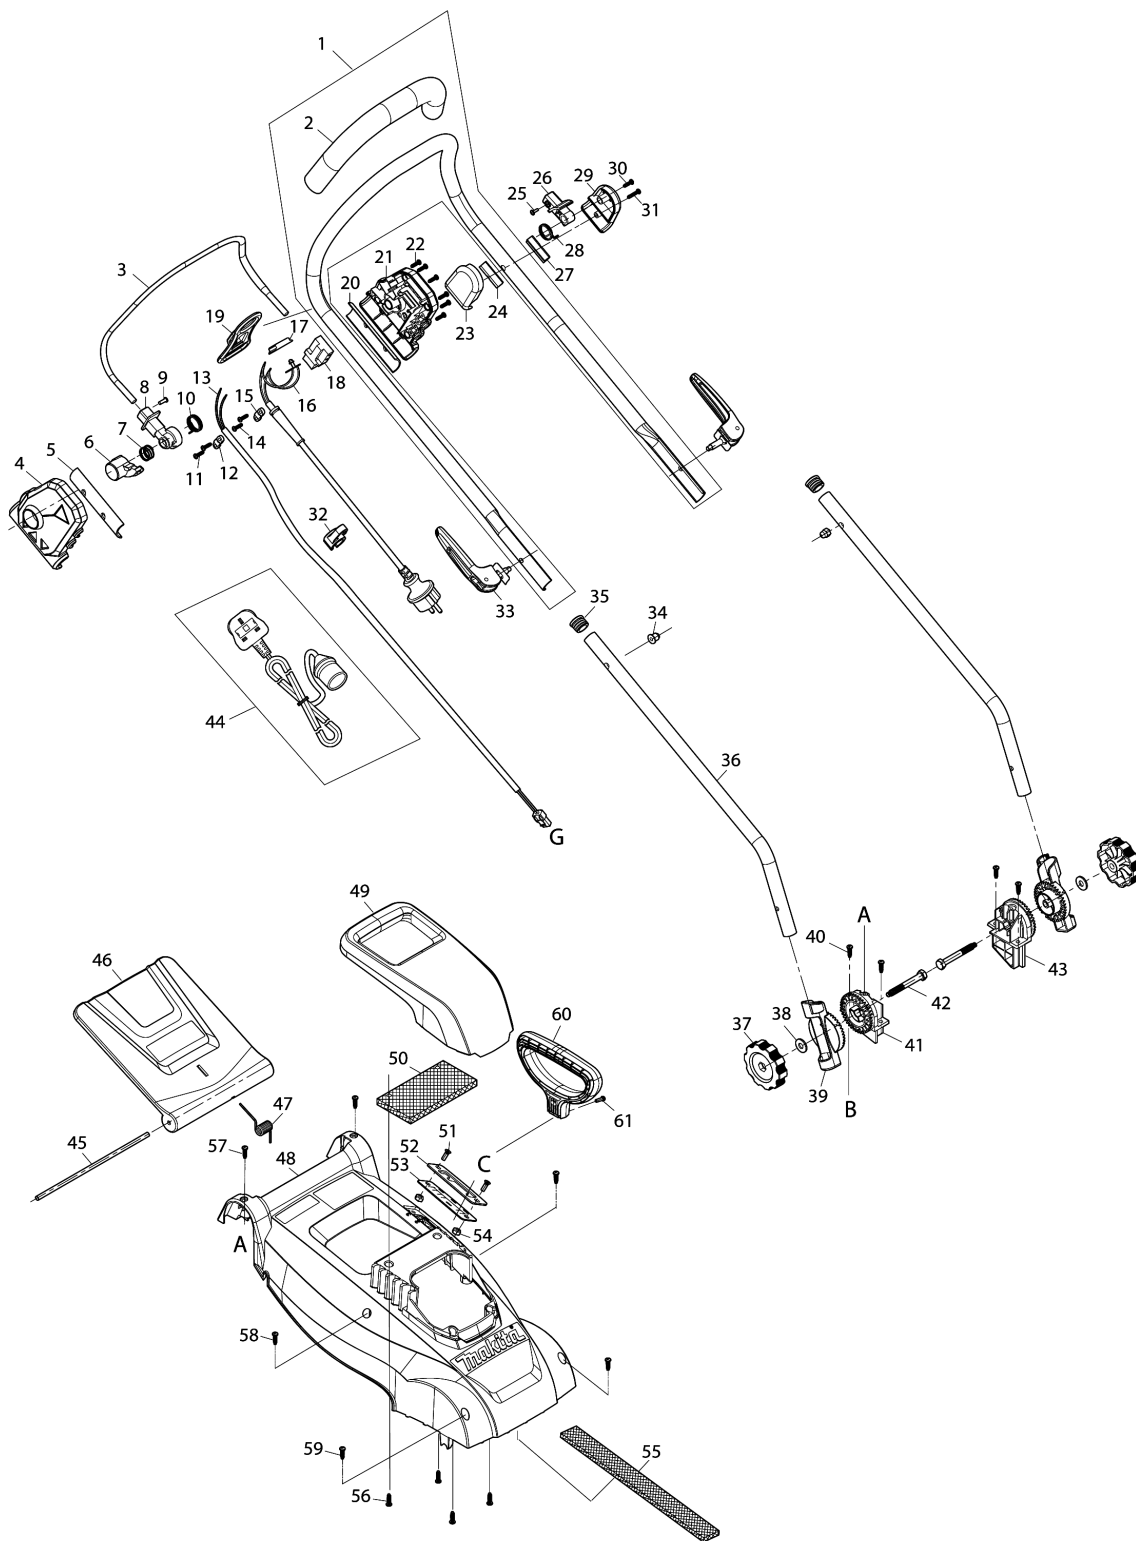

Model No.ELM3720 370MM ELECTRIC LAWN MOWER