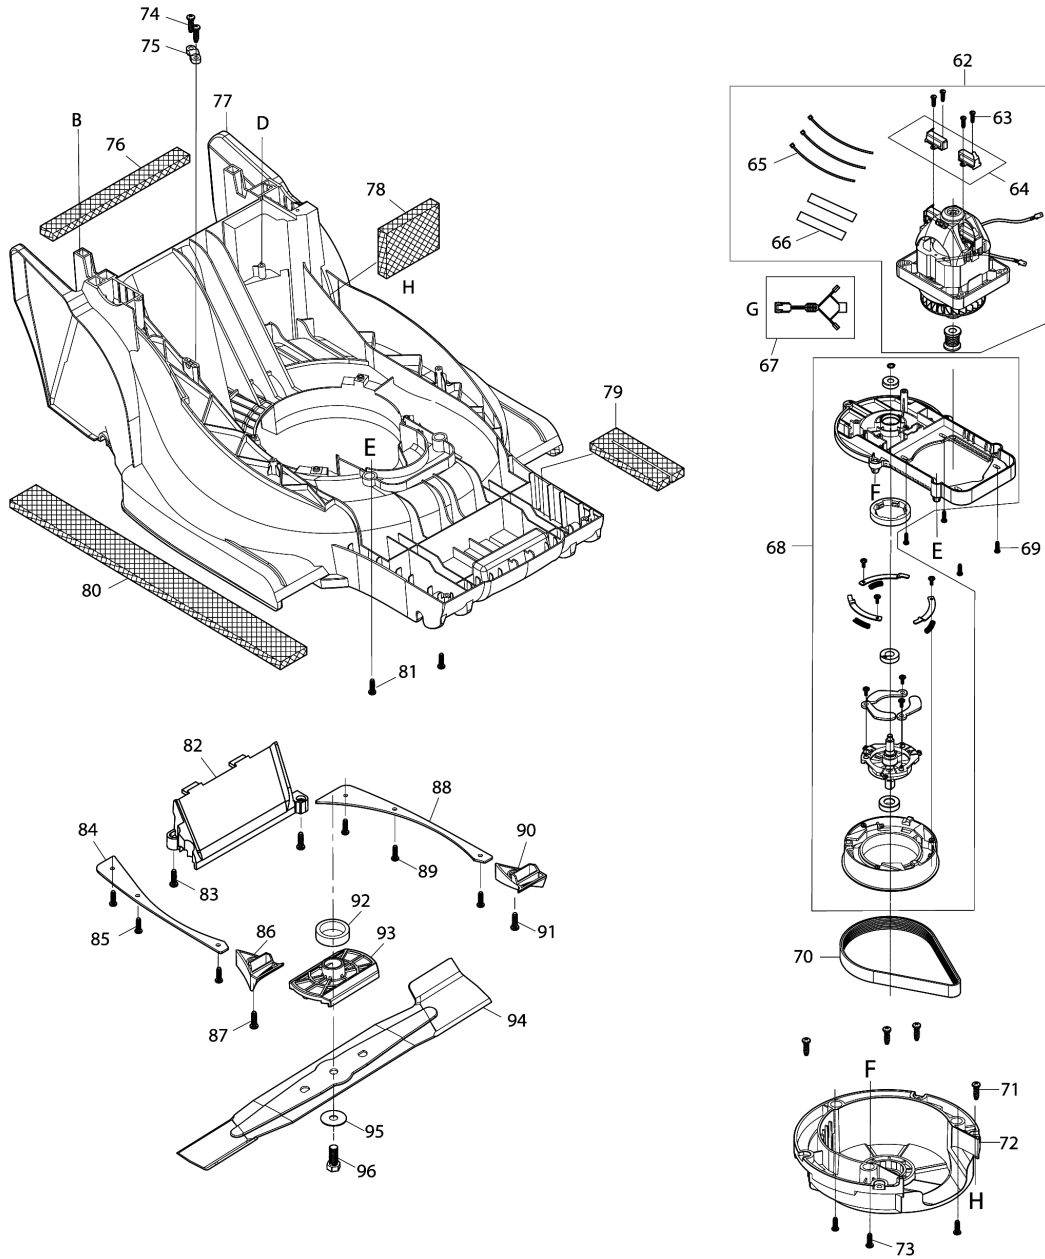

Model No.ELM3720 370MM ELECTRIC LAWN MOWER