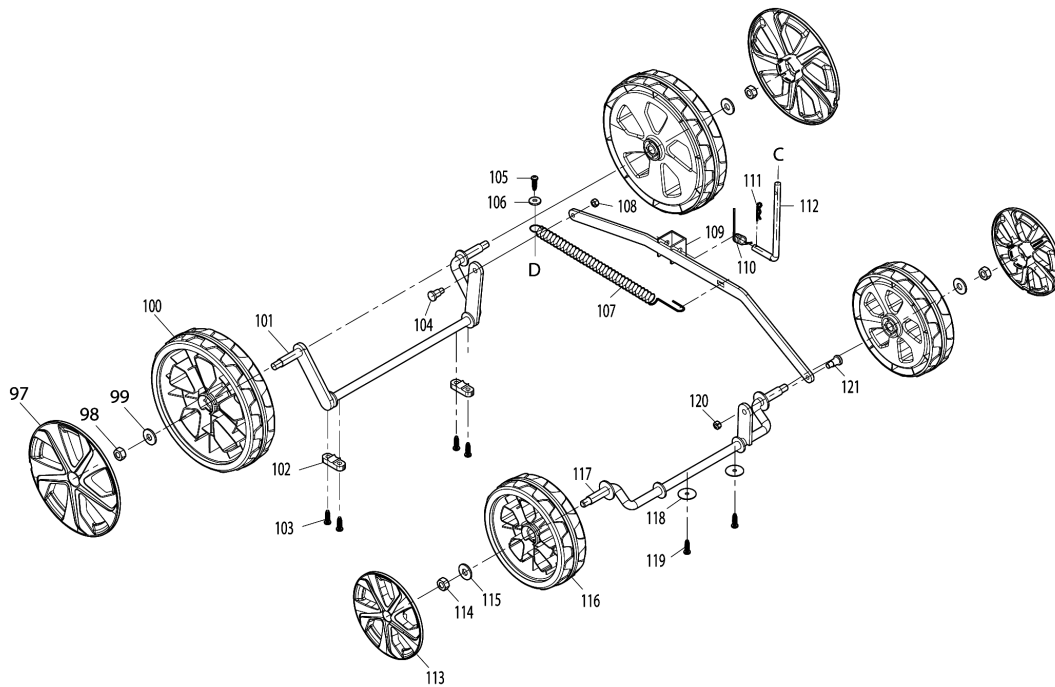

# Model No.ELM3720 370MM ELECTRIC LAWN MOWER

## Model No.ELM3720 370MM ELECTRIC LAWN MOWER

Item	Parts No.	Description	I/C	Qty	New/Old	Opt. 1	Opt. 2	Note
001	YA00000866	UPPER HANDLE BAR ASSY		1				
D10		INC. 2						
002	YA00001175	SPONGE GRIP		1				
003	YA00000867	SWITCH LEVER		1				
004	YA00000765	SWITCH BOX RIGHT		1				
005	YA00000786	SWITCH BOX CLAMP SPASER		1				
006	YA00000766	SWITCH LINK BUTTON		1				
007	YA00000767	COMPRESSION SPRING 16.8		1				
008	YA00000768	SWITCH LEVER END CAP RIGHT		1				
009	652024721	SELF DRILLING SCREW 3.5X10		1				
010	YA00000769	SWITCH TORSION SPRING 21		1				
011	YA00000778	SELF TAPPING SCREW ST4X16		2				
012	YA00000780	CORD CLAMP		1				
013	YA00000771	POWER SUPPLY CORD ASSY		1				
014	YA00000778	SELF TAPPING SCREW ST4X16		2				
015	YA00000780	CORD CLAMP		1				
016	YA00000773	POWER SUPPLY CORD ASSY (EURO)		1				
017	YA00000781	INDICATOR LENZ		1				
018	YA00000772	SWITCH		1				
019	652023811	CABLE HANGER		1				
020	YA00000786	SWITCH BOX CLAMP SPASER		1				
021	YA00000782	SWITCH BOX LEFT		1				
022	YA00000778	SELF TAPPING SCREW ST4X16		6				
023	652023795	SPRING BOX RIGHT		1				
024	YA00000787	LEVER BOX CLAMP SPASER		1				
025	652024721	SELF DRILLING SCREW 3.5X10		1				
026	652023794	SWITCH LEVER END LEFT		1				
027	YA00000737	TORSION SPRING		1				
028	YA00000787	LEVER BOX CLAMP SPASER		1				
029	652023793	SPRING BOX LEFT		1				
030	YA00000778	SELF TAPPING SCREW ST4X16		1				
031	YA00000785	SELF TAPPING SCREW ST4X25		1				
032	YA00000799	CABLE CLIP		1				
033	YA00000801	TENSION LEVER ASSY		2				
034	YA00000802	HEX.FRANGE CAP NUT M6		2				
035	YA00001166	PIPE END CAP		2				
036	YA00001167	LOWER HANDLE		2				
037	YA00000803	M8 KNOB		2				
038	YA00000420	WASHER		2				