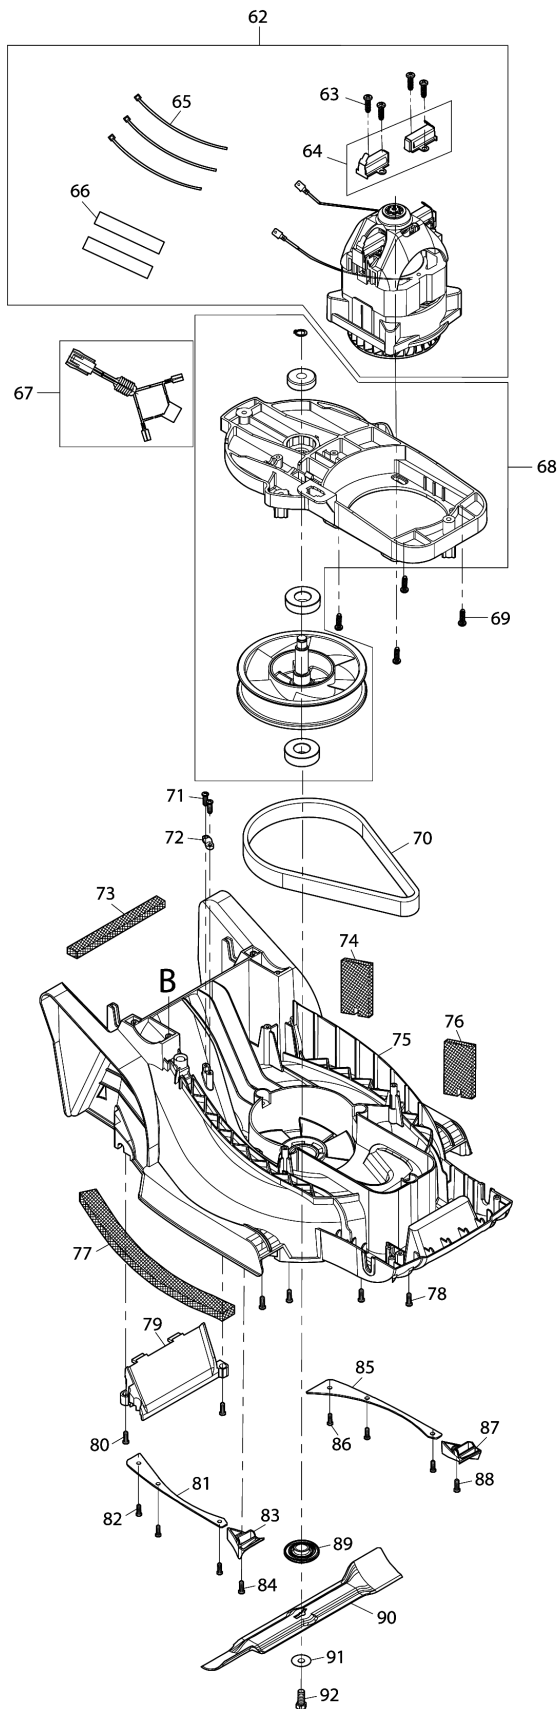

# Model No.ELM3320 330MM ELECTRIC LAWN MOWER

### Model No.ELM3320 330MM ELECTRIC LAWN MOWER

## Model No.ELM3320 330MM ELECTRIC LAWN MOWER

Item	Parts No.	Description	I/C	Qty	New/Old	Opt. 1	Opt. 2	Note
001	YA00000783	UPPER HANDLE BAR ASSY		1				
D10		INC. 2						
002	YA00001163	SPONGE GRIP		1				
003	YA00000784	SWITCH LEVER		1				
004	YA00000765	SWITCH BOX RIGHT		1				
005	YA00000786	SWITCH BOX CLAMP SPASER		1				
006	YA00000766	SWITCH LINK BUTTON		1				
007	YA00000767	COMPRESSION SPRING 16.8		1				
008	YA00000768	SWITCH LEVER END CAP RIGHT		1				
009	652024721	SELF DRILLING SCREW 3.5X10		1				
010	YA00000769	SWITCH TORSION SPRING 21		1				
011	YA00000778	SELF TAPPING SCREW ST4X16		2				
012	YA00000780	CORD CLAMP		1				
013	YA00000771	POWER SUPPLY CORD ASSY		1				
014	YA00000778	SELF TAPPING SCREW ST4X16		2				
015	YA00000780	CORD CLAMP		1				
016	YA00000773	POWER SUPPLY CORD ASSY (EURO)		1				
017	YA00000781	INDICATOR LENZ		1				
018	YA00000772	SWITCH		1				
019	652023811	CABLE HANGER		1				
020	YA00000786	SWITCH BOX CLAMP SPASER		1				
021	YA00000782	SWITCH BOX LEFT		1				
022	YA00000778	SELF TAPPING SCREW ST4X16		6				
023	652023795	SPRING BOX RIGHT		1				
024	YA00000787	LEVER BOX CLAMP SPASER		1				
025	652024721	SELF DRILLING SCREW 3.5X10		1				
026	652023794	SWITCH LEVER END LEFT		1				
027	YA00000737	TORSION SPRING		1				
028	YA00000787	LEVER BOX CLAMP SPASER		1				
029	652023793	SPRING BOX LEFT		1				
030	YA00000778	SELF TAPPING SCREW ST4X16		1				
031	YA00000785	SELF TAPPING SCREW ST4X25		1				
032	YA00000799	CABLE CLIP		1				
033	YA00000801	TENSION LEVER ASSY		2				
034	YA00000802	HEX.FRANGE CAP NUT M6		2				
035	YA00001166	PIPE END CAP		2				
036	YA00001167	LOWER HANDLE		2				
037	YA00000803	M8 KNOB		2				
038	YA00000420	WASHER		2				