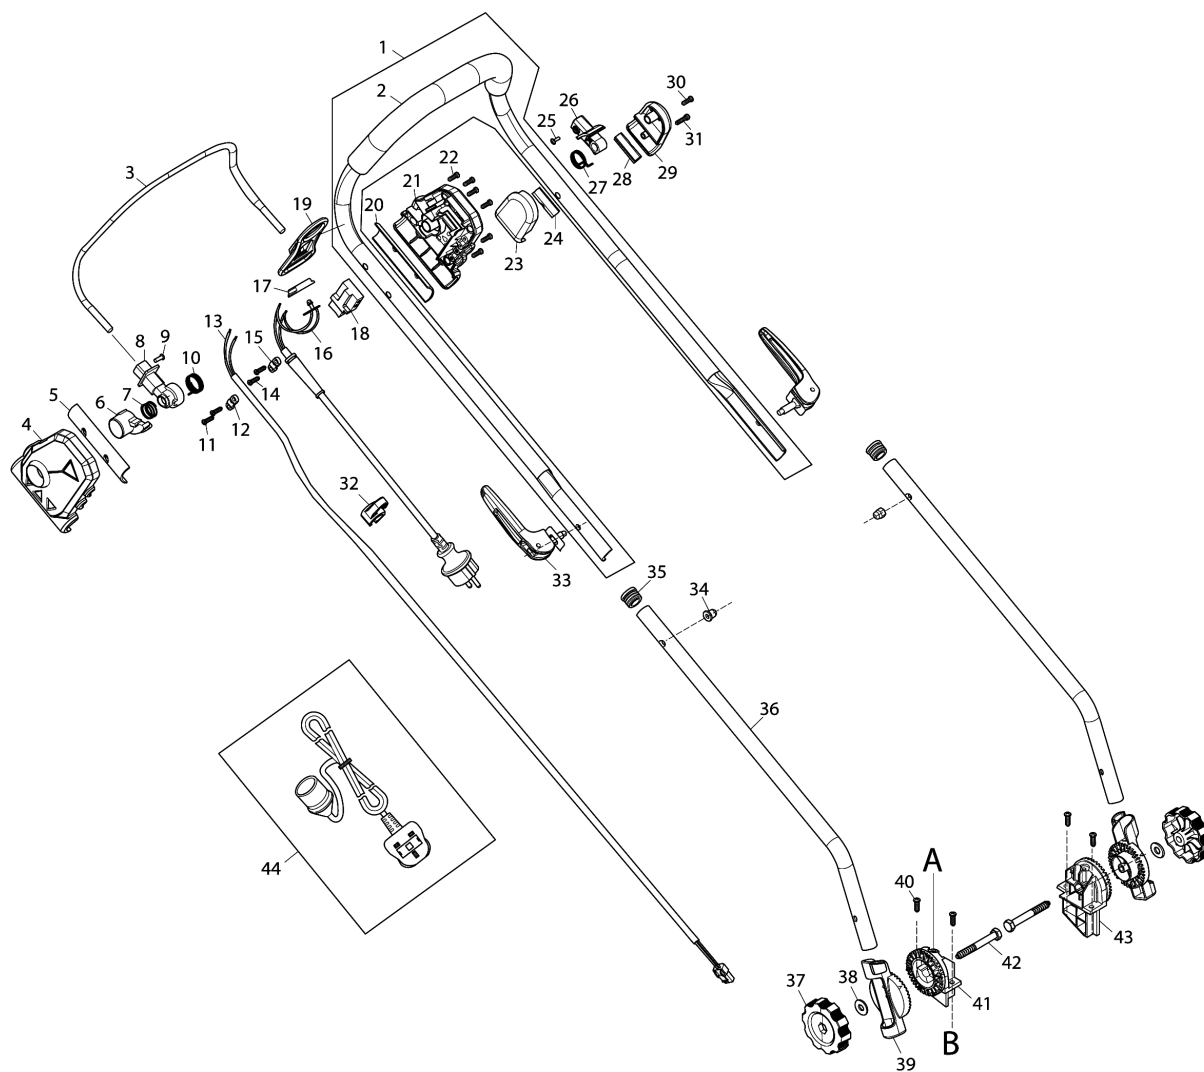

# Model No.ELM3320 330MM ELECTRIC LAWN MOWER

### Model No.ELM3320 330MM ELECTRIC LAWN MOWER