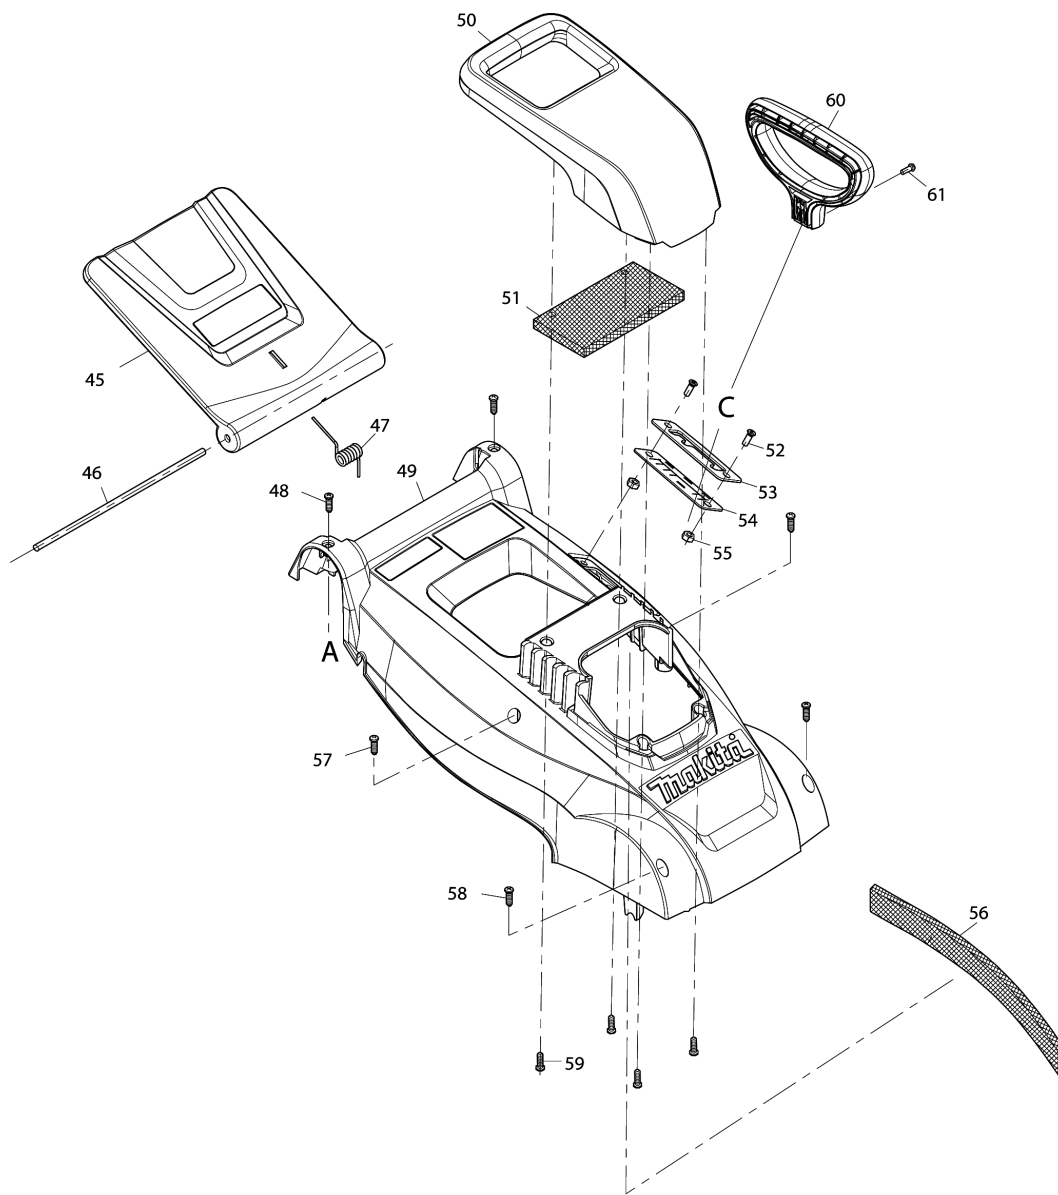

### Model No.ELM3320 330MM ELECTRIC LAWN MOWER