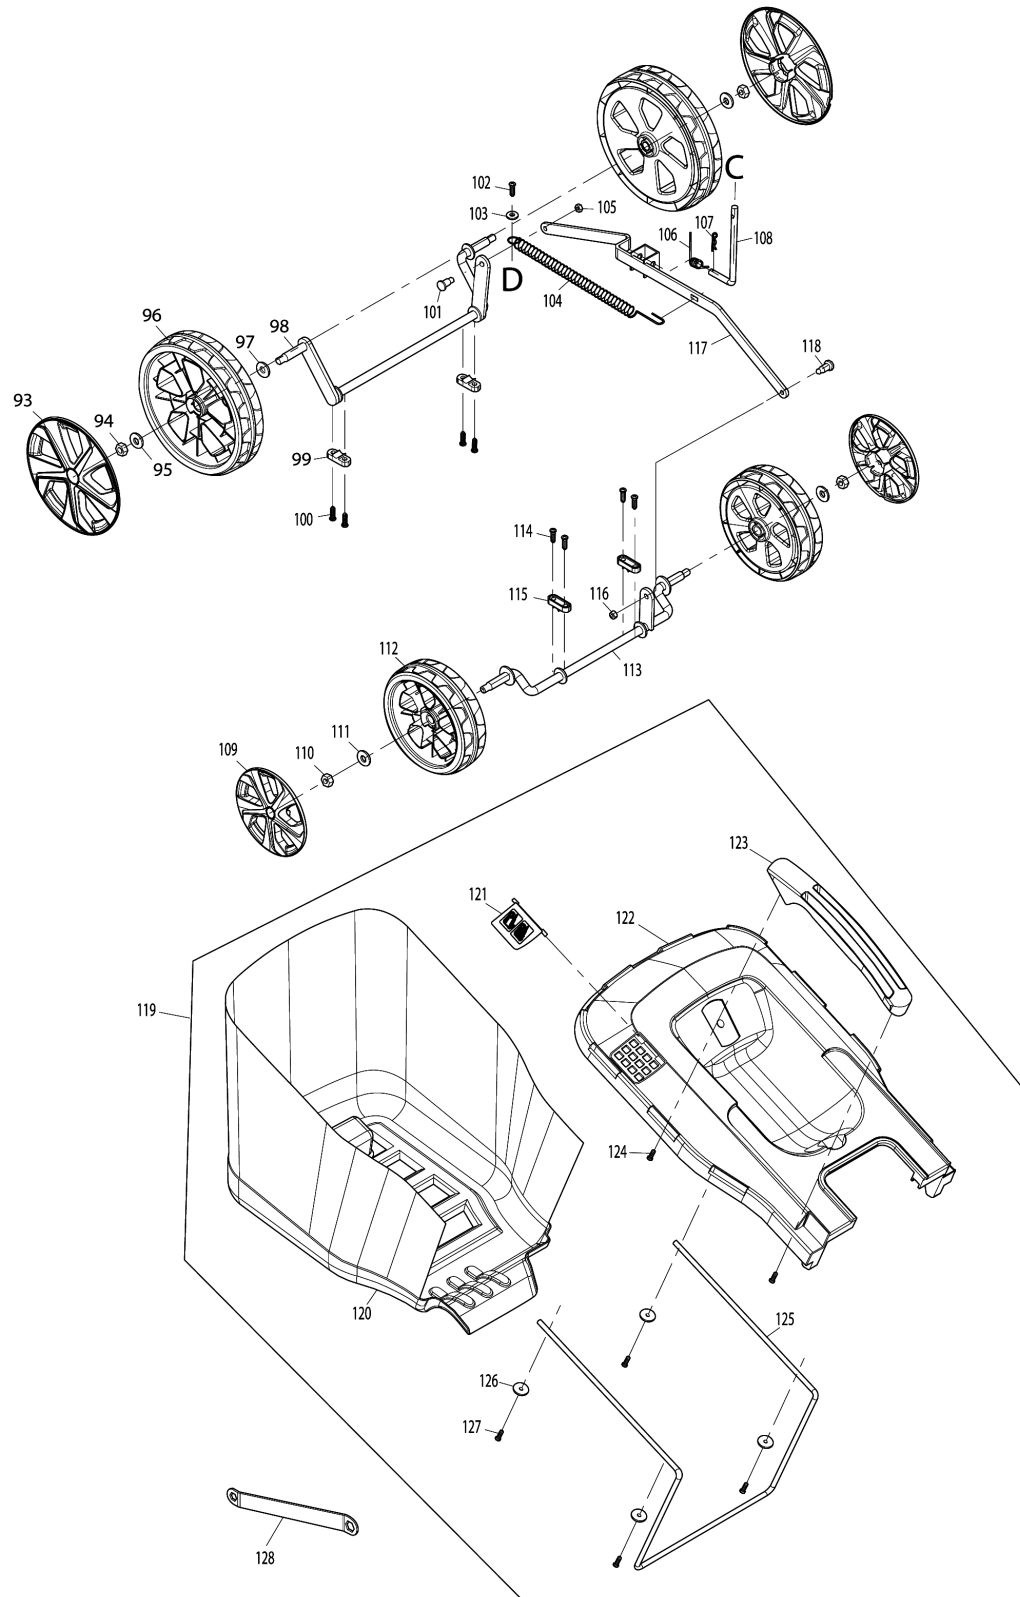

# Model No.ELM3320 330MM ELECTRIC LAWN MOWER

### Model No.ELM3320 330MM ELECTRIC LAWN MOWER