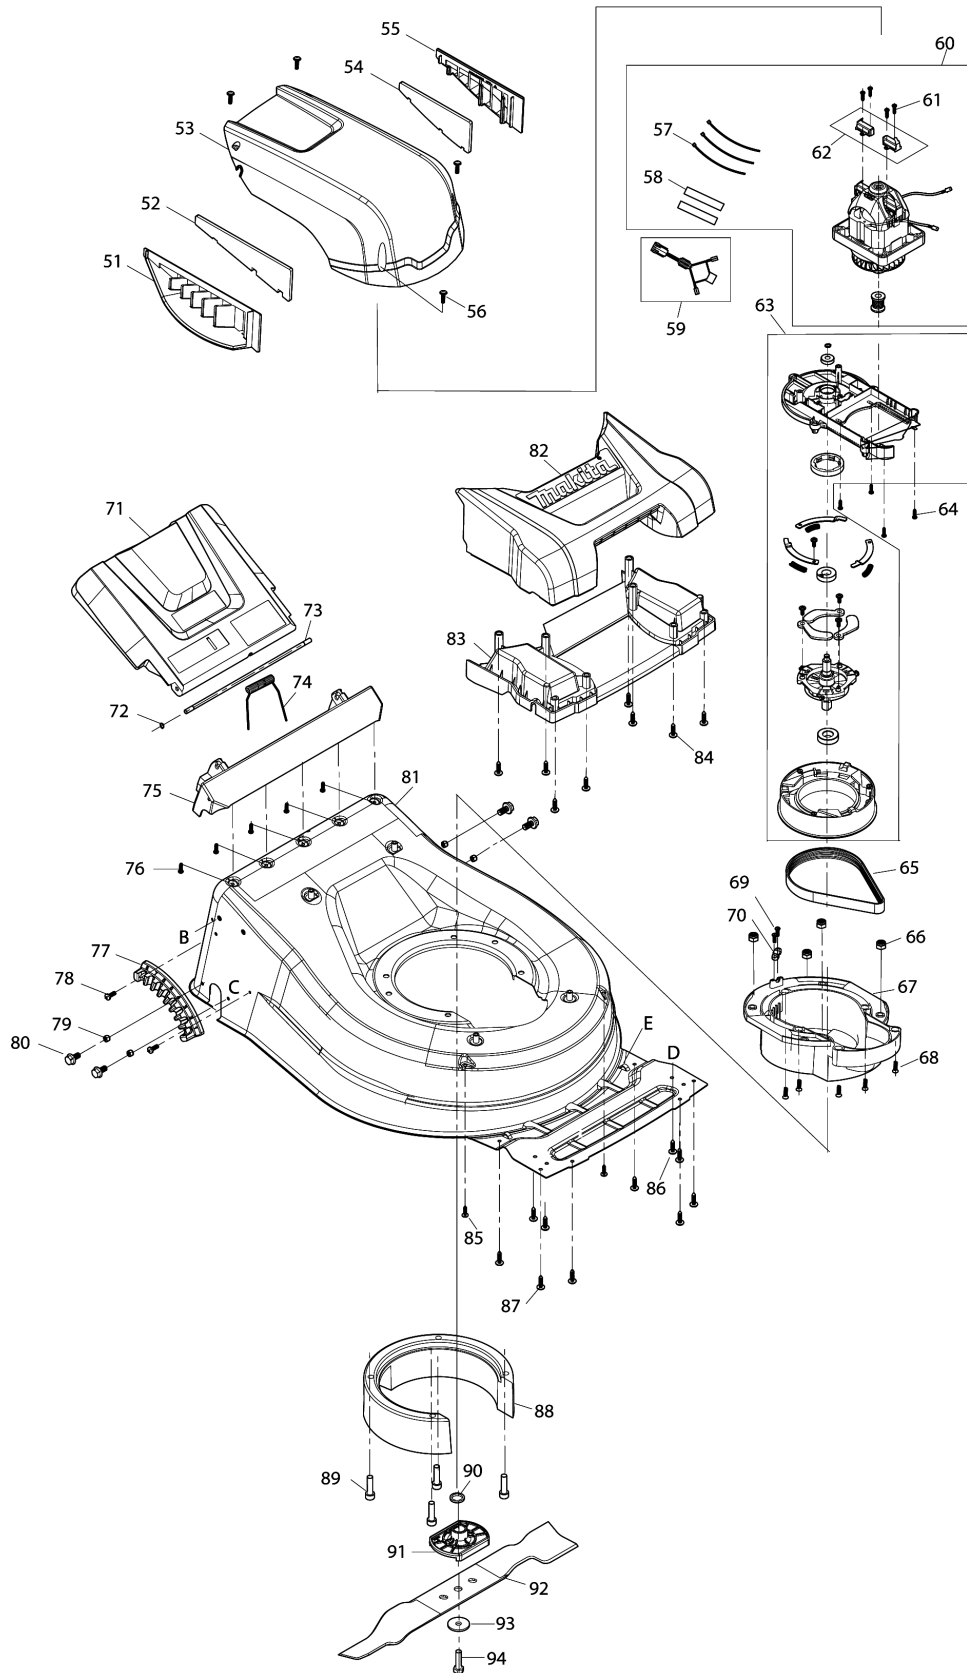

Model No.ELM4121 410MM ELECTRIC LAWN MOWER

Model No.ELM4121 410MM ELECTRIC LAWN MOWER

Model No.ELM4121 410MM ELECTRIC LAWN MOWER

Item	Parts No.	Description	I/C	Qty	New/Old	Opt. 1	Opt. 2	Note
001	YA00000958	UPPER HANDLE BAR ASSY		1				
D10		INC. 2						
002	YA00001187	SPONGE GRIP		1				
003	YA00000959	SWITCH LEVER		1				
004	YA00000765	SWITCH BOX RIGHT		1				
005	YA00000766	SWITCH LINK BUTTON		1				
006	YA00000767	COMPRESSION SPRING 16.8		1				
007	YA00000768	SWITCH LEVER END CAP RIGHT		1				
008	652024721	SELF DRILLING SCREW 3.5X10		1				
009	YA00000769	SWITCH TORSION SPRING 21		1				
010	YA00000778	SELF TAPPING SCREW ST4X16		2				
011	YA00000780	CORD CLAMP		1				
012	YA00000914	POWER SUPPLY CORD ASSY		1				
013	YA00000781	INDICATOR LENZ		1				
014	YA00000778	SELF TAPPING SCREW ST4X16		2				
015	YA00000780	CORD CLAMP		1				
016	YA00000773	POWER SUPPLY CORD ASSY (EURO)		1				
017	652023811	CABLE HANGER		1				
018	YA00000772	SWITCH		1				
019	YA00000782	SWITCH BOX LEFT		1				
020	YA00000778	SELF TAPPING SCREW ST4X16		6				
021	652023795	SPRING BOX RIGHT		1				
022	652024721	SELF DRILLING SCREW 3.5X10		1				
023	652023794	SWITCH LEVER END LEFT		1				
024	YA00000737	TORSION SPRING		1				
025	652023793	SPRING BOX LEFT		1				
026	YA00000778	SELF TAPPING SCREW ST4X16		1				
027	YA00000785	SELF TAPPING SCREW ST4X25		1				
028	YA00000921	CABLE CLIP		1				
029	YA00000960	SELF TAPPING SCREW ST3X12		4				
030	YA00000961	ANGLE ADJUSTMENT JOINT UPPER		2				
031	YA00000975	TENSION LEVER ASSY		2				
032	YA00000976	CONICAL SPRING		2				
033	YA00000977	ANGLE ADJUSTMENT JOINT LOWER		2				
034	YA00000960	SELF TAPPING SCREW ST3X12		4				
035	YA00000802	HEX.FRANGE CAP NUT M6		2				
036	YA00000974	LOWER HANDLE ASSEMBLY		2				
037	YA00000970	CABLE GUIDE RING		1				