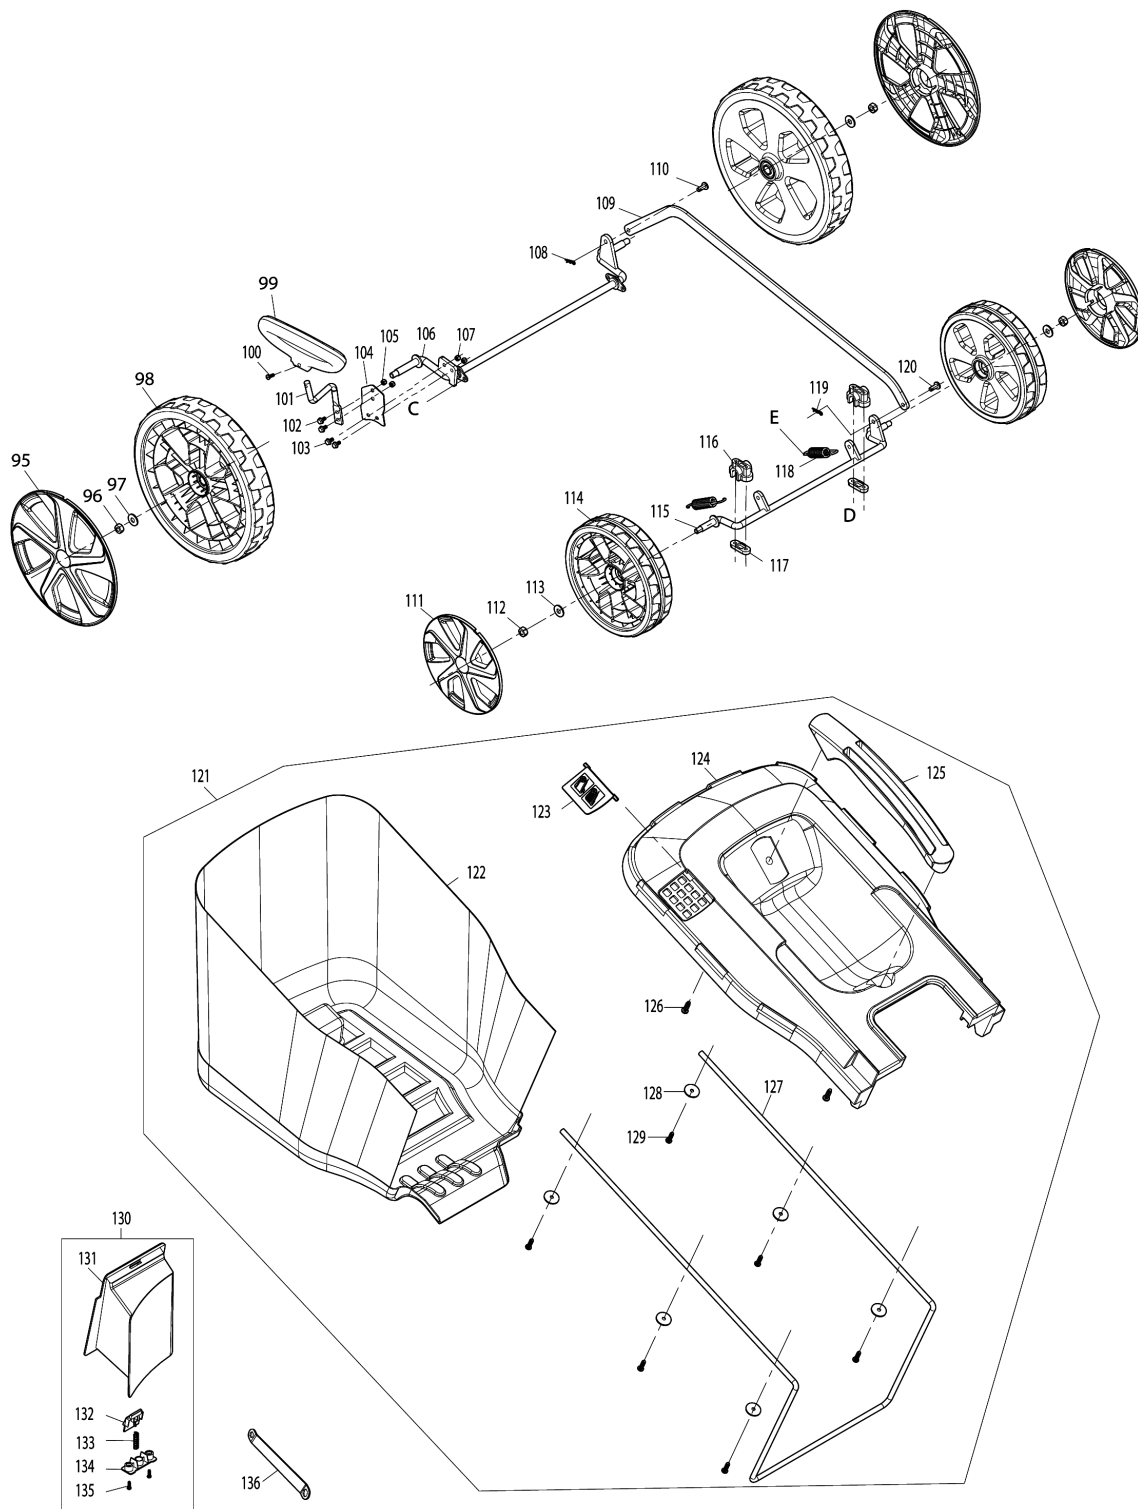

Model No.ELM4121 410MM ELECTRIC LAWN MOWER

Model No.ELM4121 410MM ELECTRIC LAWN MOWER

Model No.ELM4121 410MM ELECTRIC LAWN MOWER

Item	Parts No.	Description	I/C	Qty	New/Old	Opt. 1	Opt. 2	Note
001	YA00000958	UPPER HANDLE BAR ASSY		1				
D10		INC. 2						
002	YA00001187	SPONGE GRIP		1				
003	YA00000959	SWITCH LEVER		1				
004	YA00000765	SWITCH BOX RIGHT		1				
005	YA00000766	SWITCH LINK BUTTON		1				
006	YA00000767	COMPRESSION SPRING 16.8		1				
007	YA00000768	SWITCH LEVER END CAP RIGHT		1				
008	652024721	SELF DRILLING SCREW 3.5X10		1				
009	YA00000769	SWITCH TORSION SPRING 21		1				
010	YA00000778	SELF TAPPING SCREW ST4X16		2				
011	YA00000780	CORD CLAMP		1				
012	YA00000914	POWER SUPPLY CORD ASSY		1				
013	YA00000781	INDICATOR LENZ		1				
014	YA00000778	SELF TAPPING SCREW ST4X16		2				
015	YA00000780	CORD CLAMP		1				
016	YA00000773	POWER SUPPLY CORD ASSY (EURO)		1				
017	652023811	CABLE HANGER		1				
018	YA00000772	SWITCH		1				
019	YA00000782	SWITCH BOX LEFT		1				
020	YA00000778	SELF TAPPING SCREW ST4X16		6				
021	652023795	SPRING BOX RIGHT		1				
022	652024721	SELF DRILLING SCREW 3.5X10		1				
023	652023794	SWITCH LEVER END LEFT		1				
024	YA00000737	TORSION SPRING		1				
025	652023793	SPRING BOX LEFT		1				
026	YA00000778	SELF TAPPING SCREW ST4X16		1				
027	YA00000785	SELF TAPPING SCREW ST4X25		1				
028	YA00000921	CABLE CLIP		1				
029	YA00000960	SELF TAPPING SCREW ST3X12		4				
030	YA00000961	ANGLE ADJUSTMENT JOINT UPPER		2				
031	YA00000975	TENSION LEVER ASSY		2				
032	YA00000976	CONICAL SPRING		2				
033	YA00000977	ANGLE ADJUSTMENT JOINT LOWER		2				
034	YA00000960	SELF TAPPING SCREW ST3X12		4				
035	YA00000802	HEX.FRANGE CAP NUT M6		2				
036	YA00000974	LOWER HANDLE ASSEMBLY		2				
037	YA00000970	CABLE GUIDE RING		1				